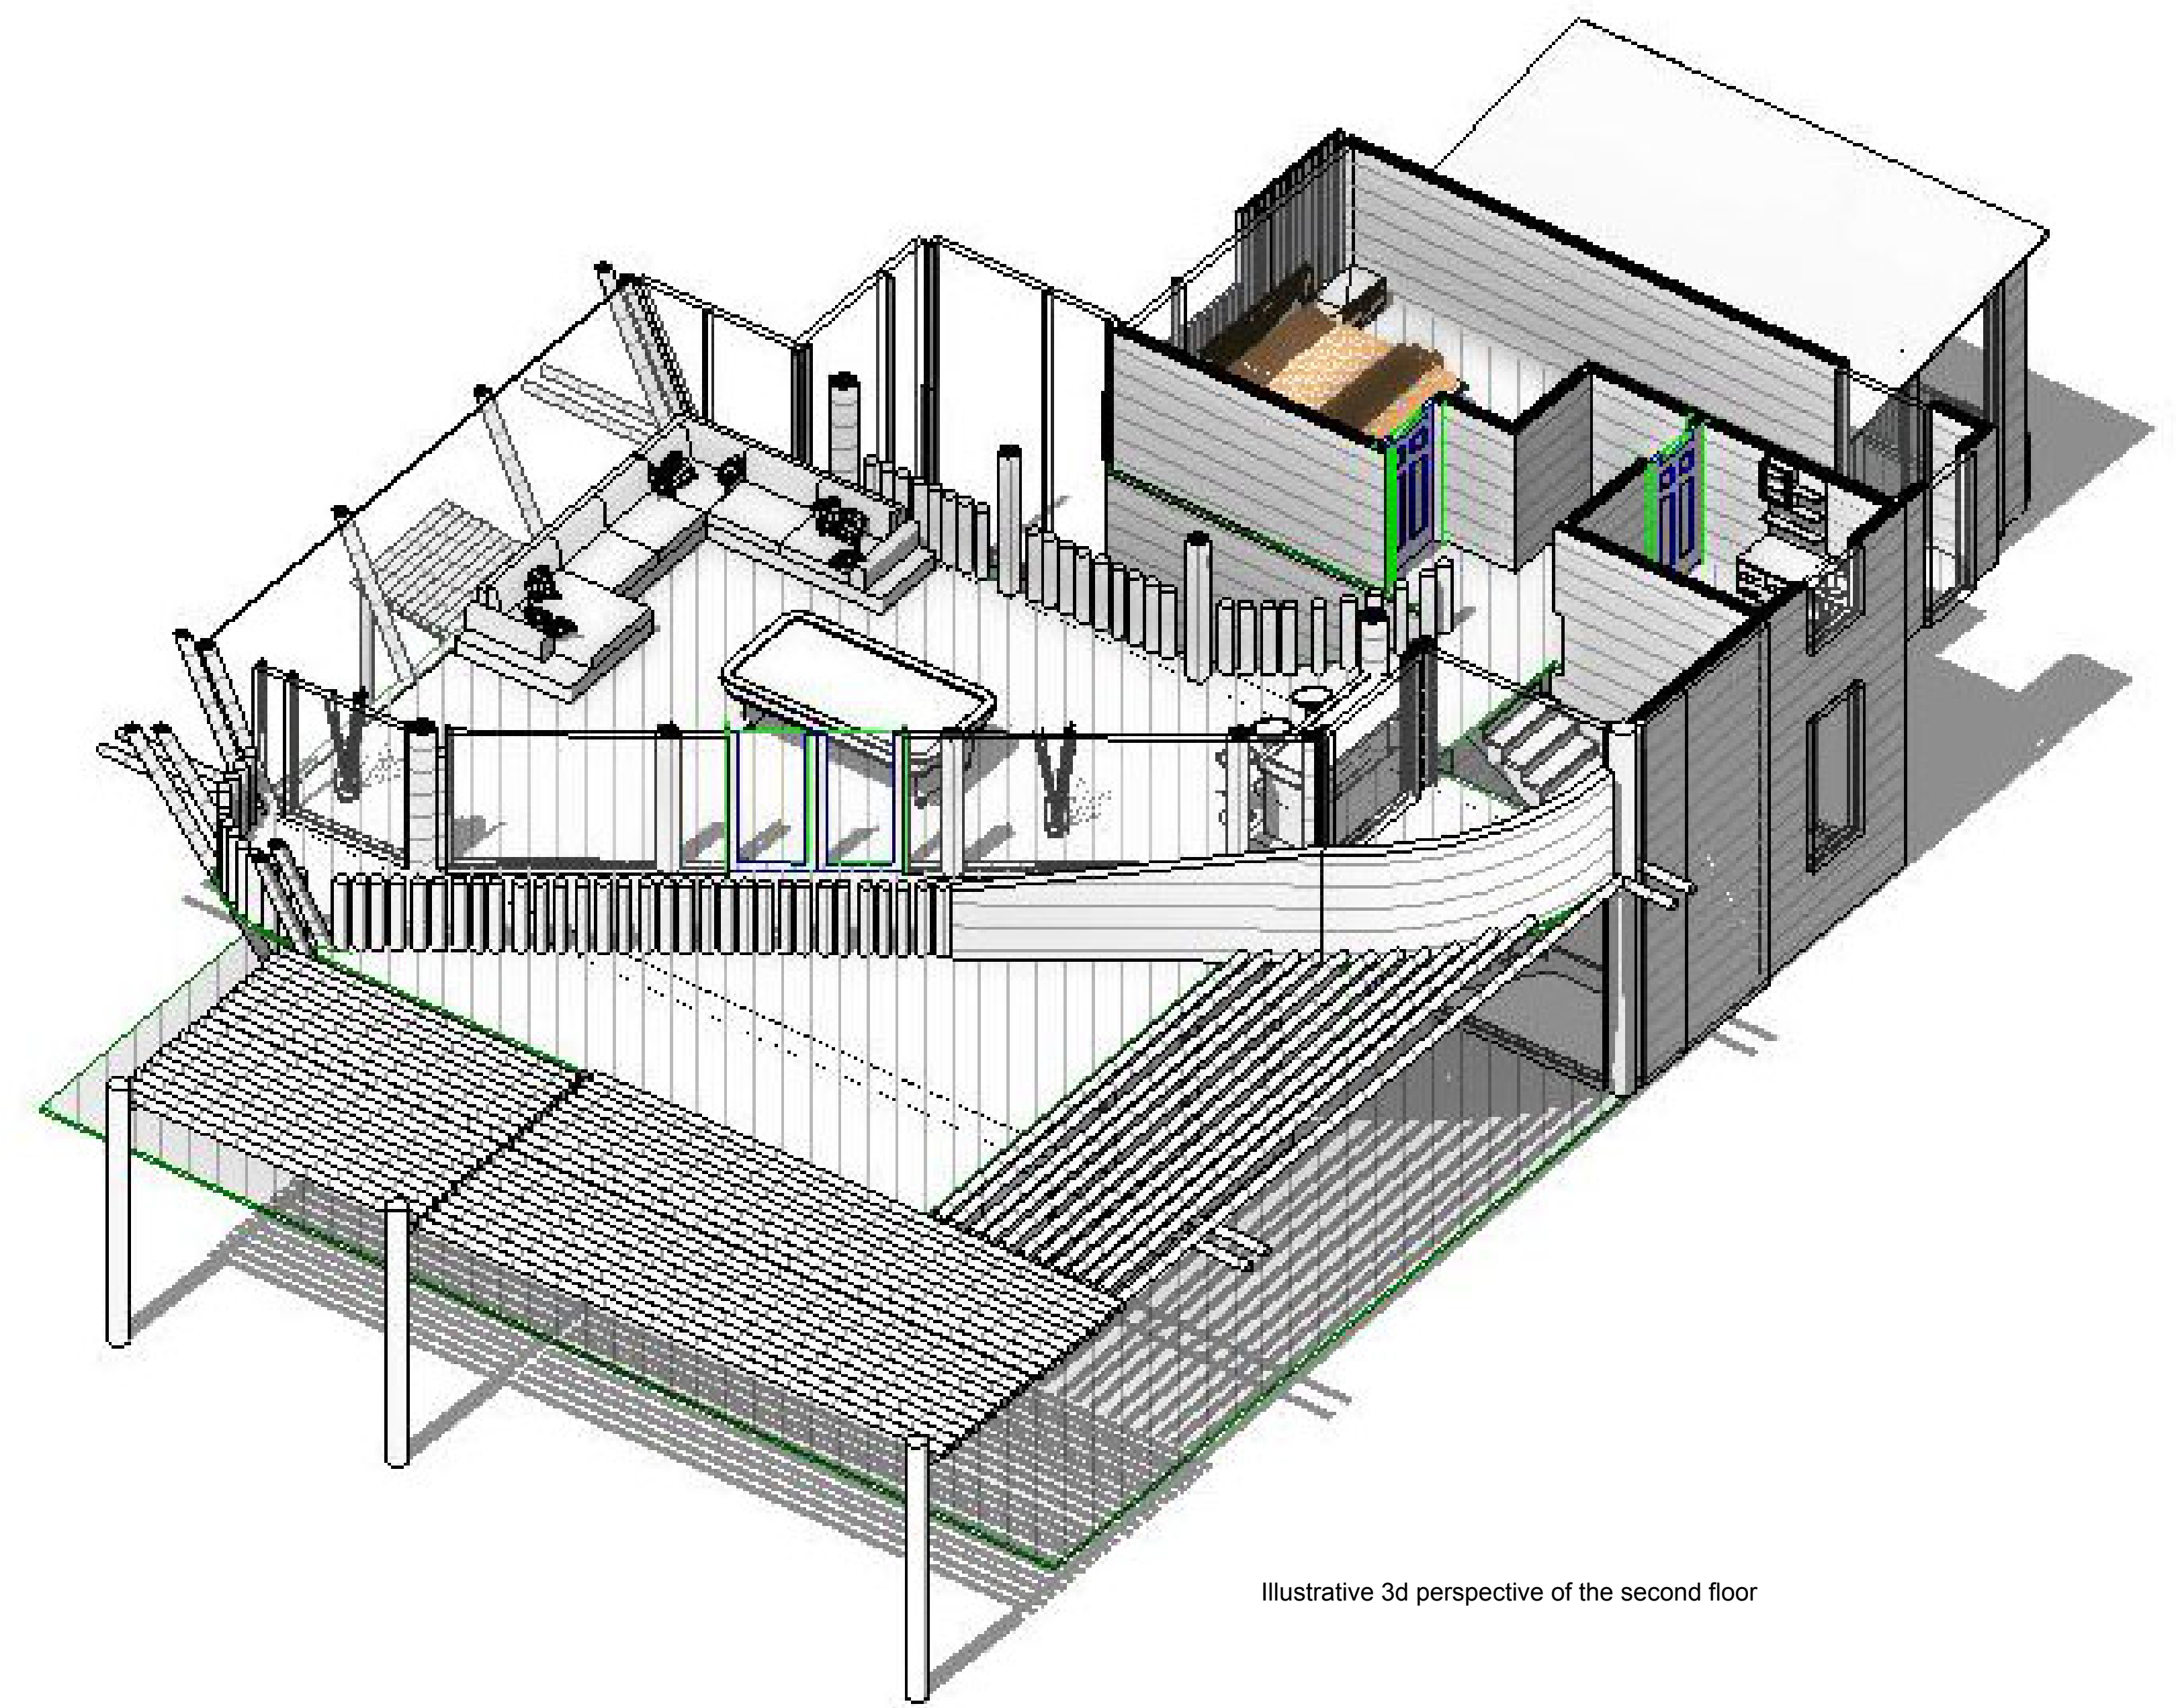

Architectural distribution plant
Second floor

Shirley Chavarria Quesada
ARCHITECT
Associated number: A-26161
Cellphone number: (506)-87299840
Address: Heredia-Costa Rica

Illustrative 3d perspective of the second floor

Illustrative 3d perspective of the second floor