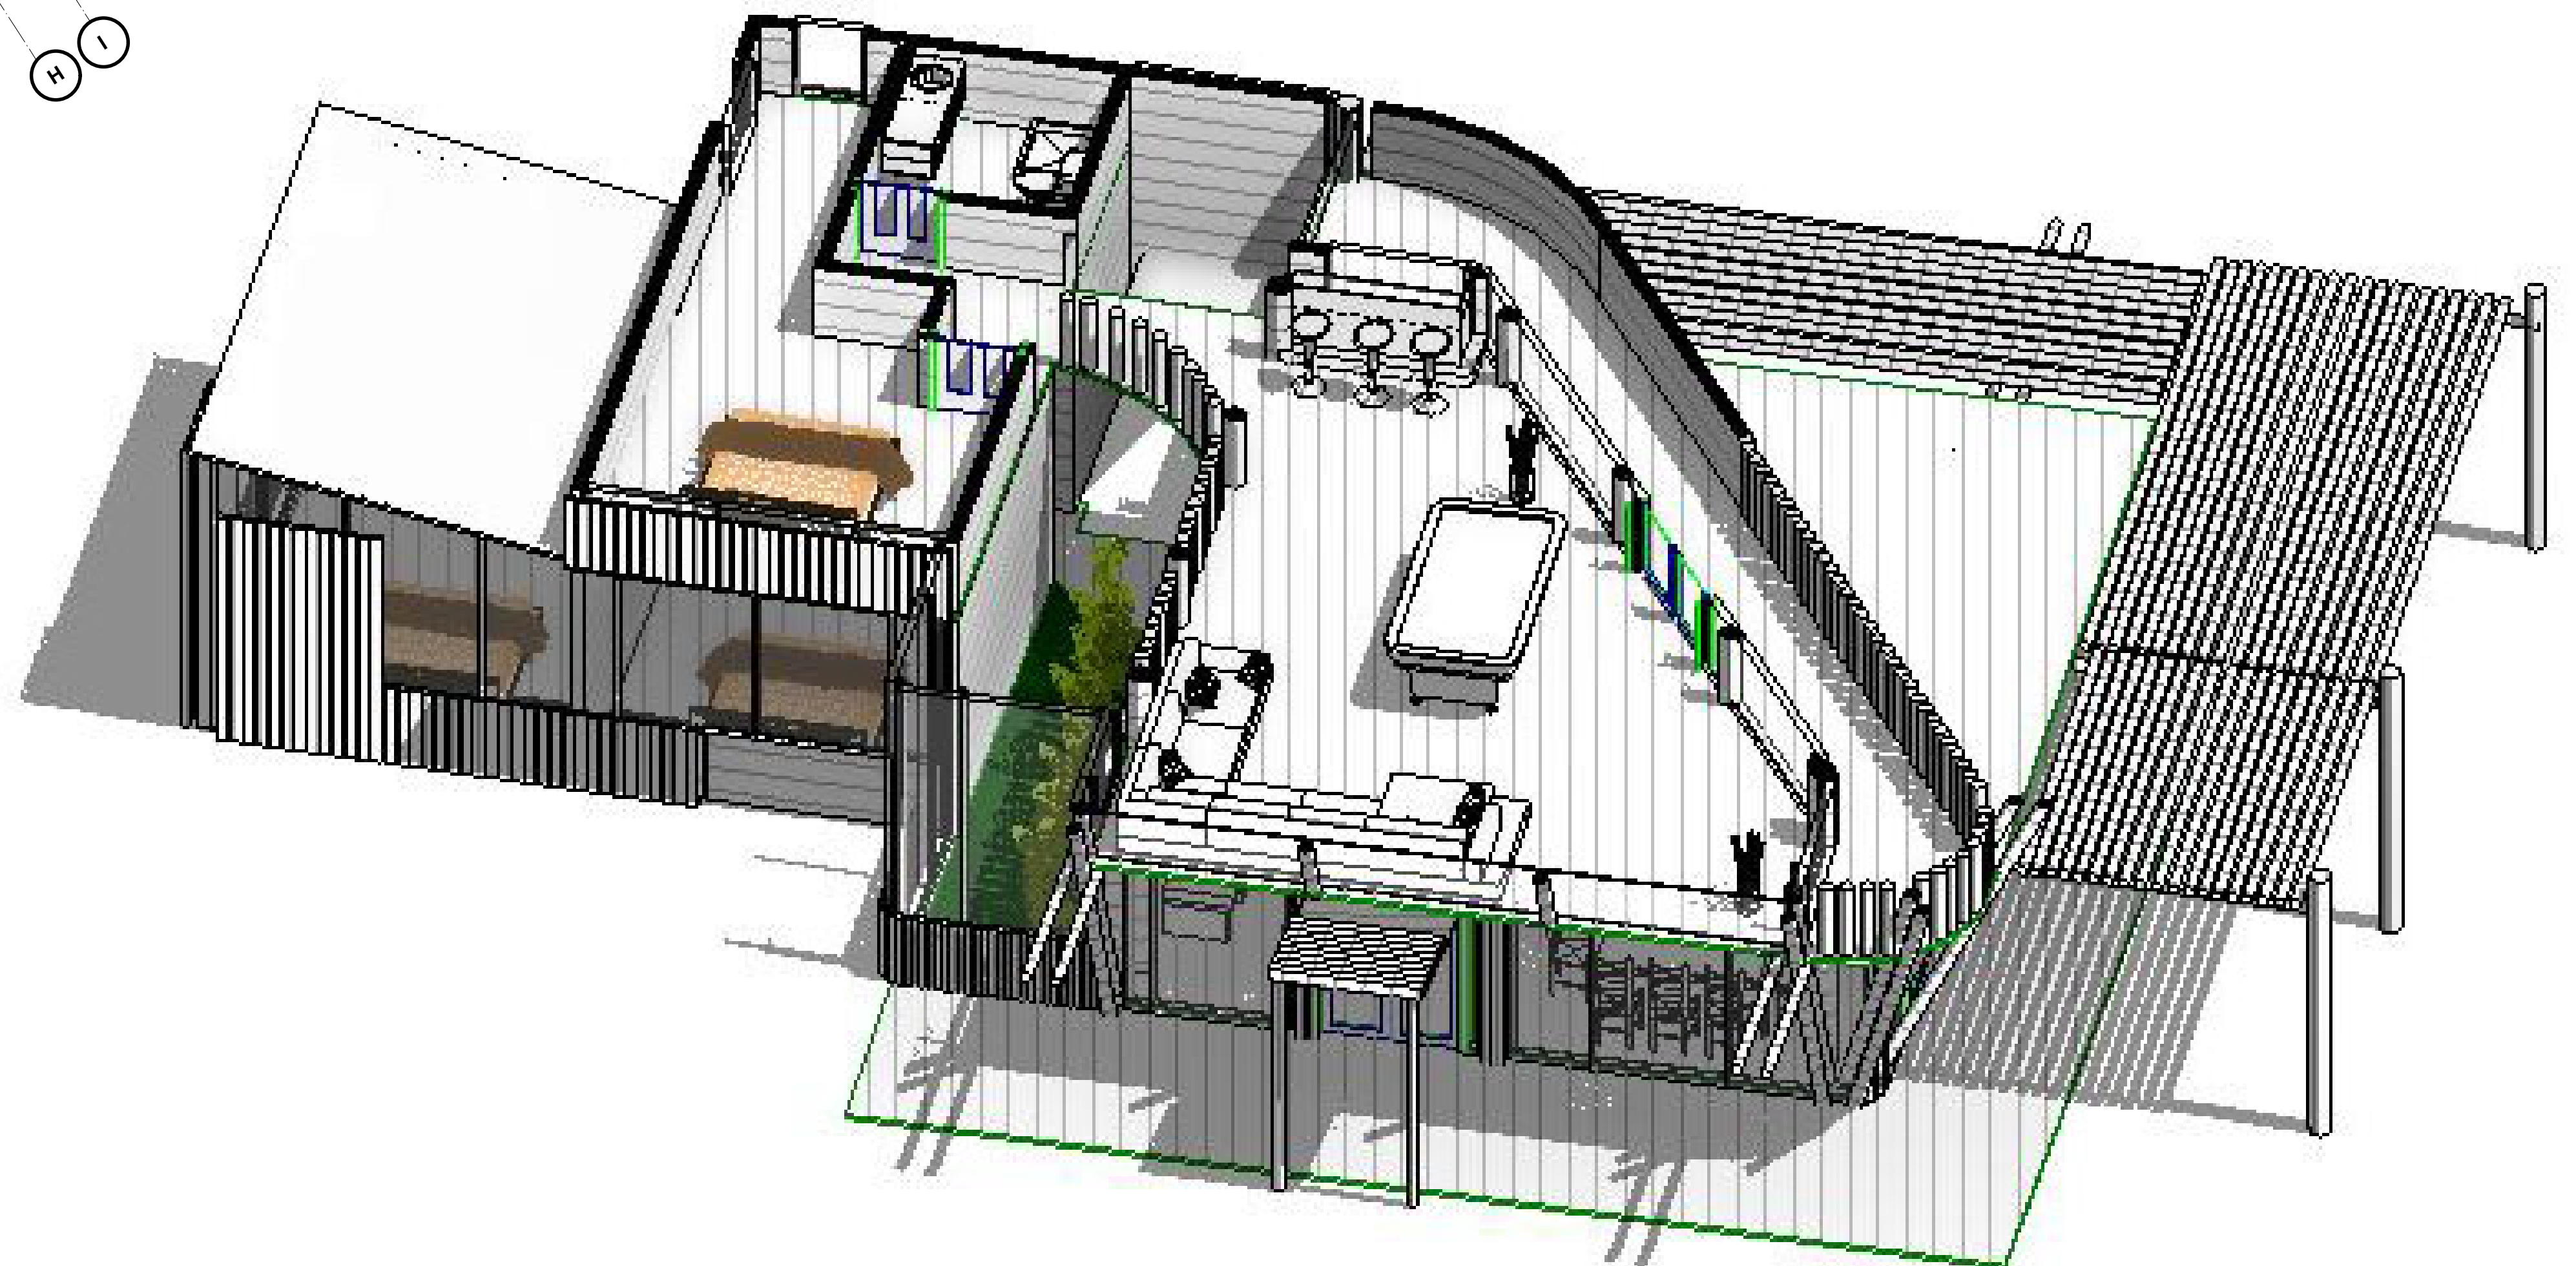

Architectural distribution plant
Second floor

Shirley Chavarria Quesada
ARCHITECT
Associated number: A-26161
Cellphone number: (506)-87299840
Address: Heredia-Costa Rica

Illustrative 3d perspective of the second floor

Illustrative 3d perspective of the second floor